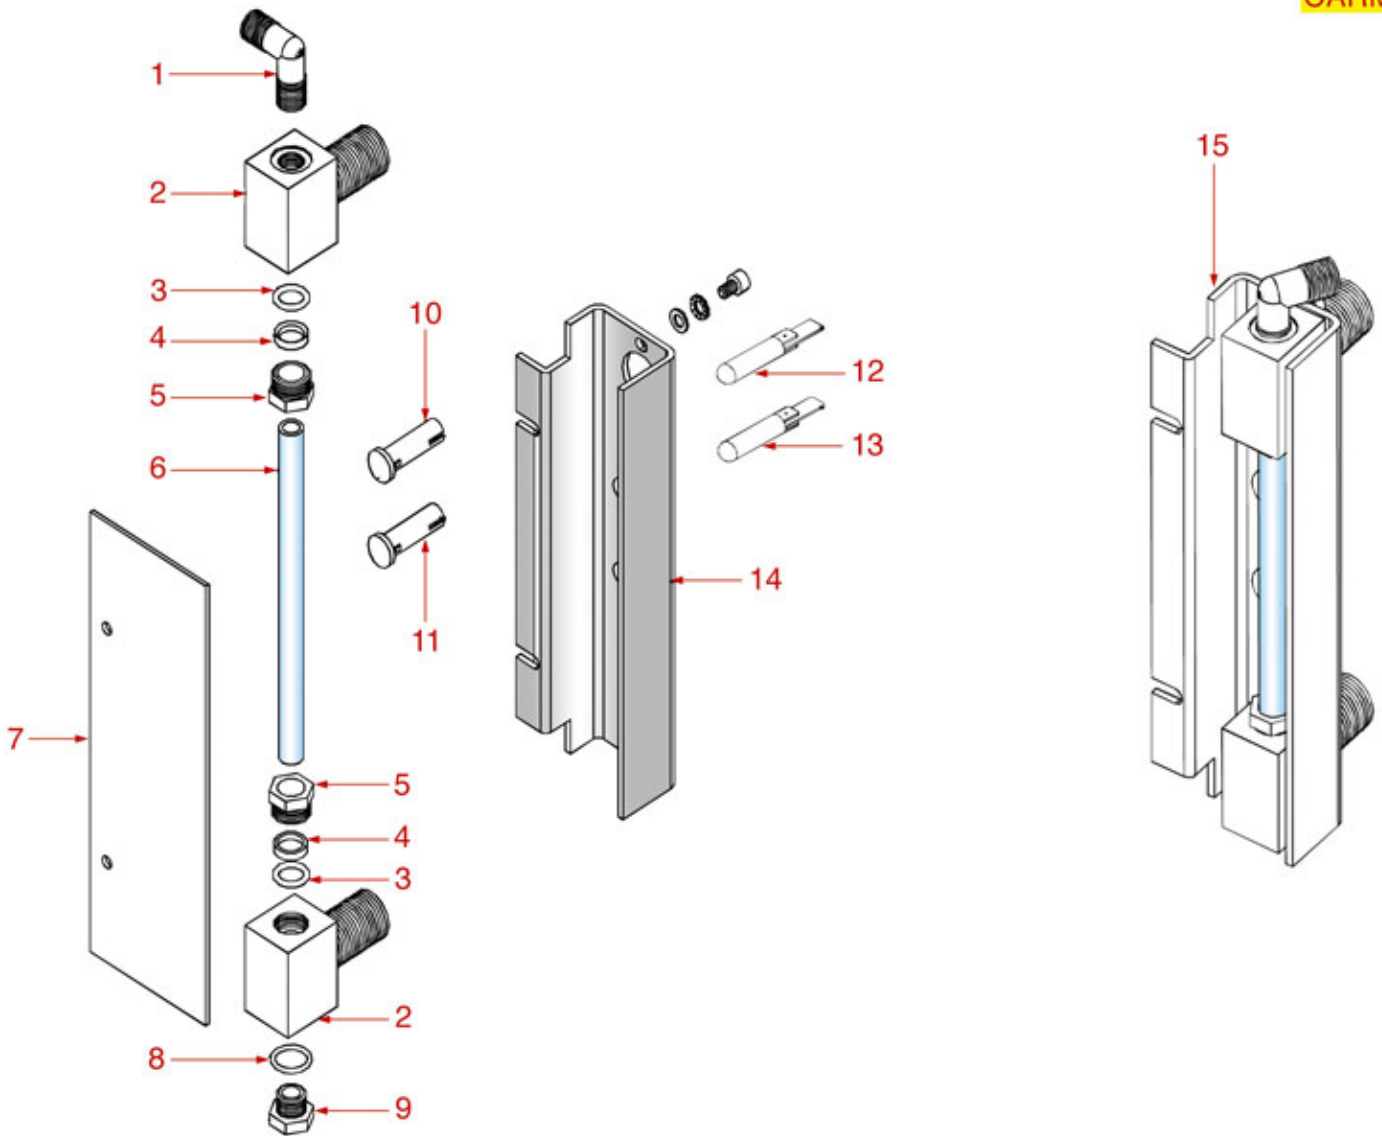

LEVEL GAUGE ASSY

CARMEN

SC03

SCALA

Position	LF code no.	Description
3	1186318	O-RING 03043 EPDM
4	1186448	STUFFING GLAND RING $\varnothing$ 14.5x11.5x3.5 mm
6	1520006	LEVEL GLASS $\varnothing$ 11x154 mm SILK-SCREEN PRIN
8	1186619	COPPER FLAT GASKET $\varnothing$ 18x14x1.5 mm
12	3221097	NEUTRAL INDICATOR LAMP 220V
13	3221194	GREEN NEON INDICATOR LAMP 220V