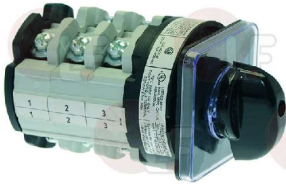

Rotary switches

1059001 SELECTOR SWITCH 0-2 POSITIONS 32A 600V

square pin 5x5 mm