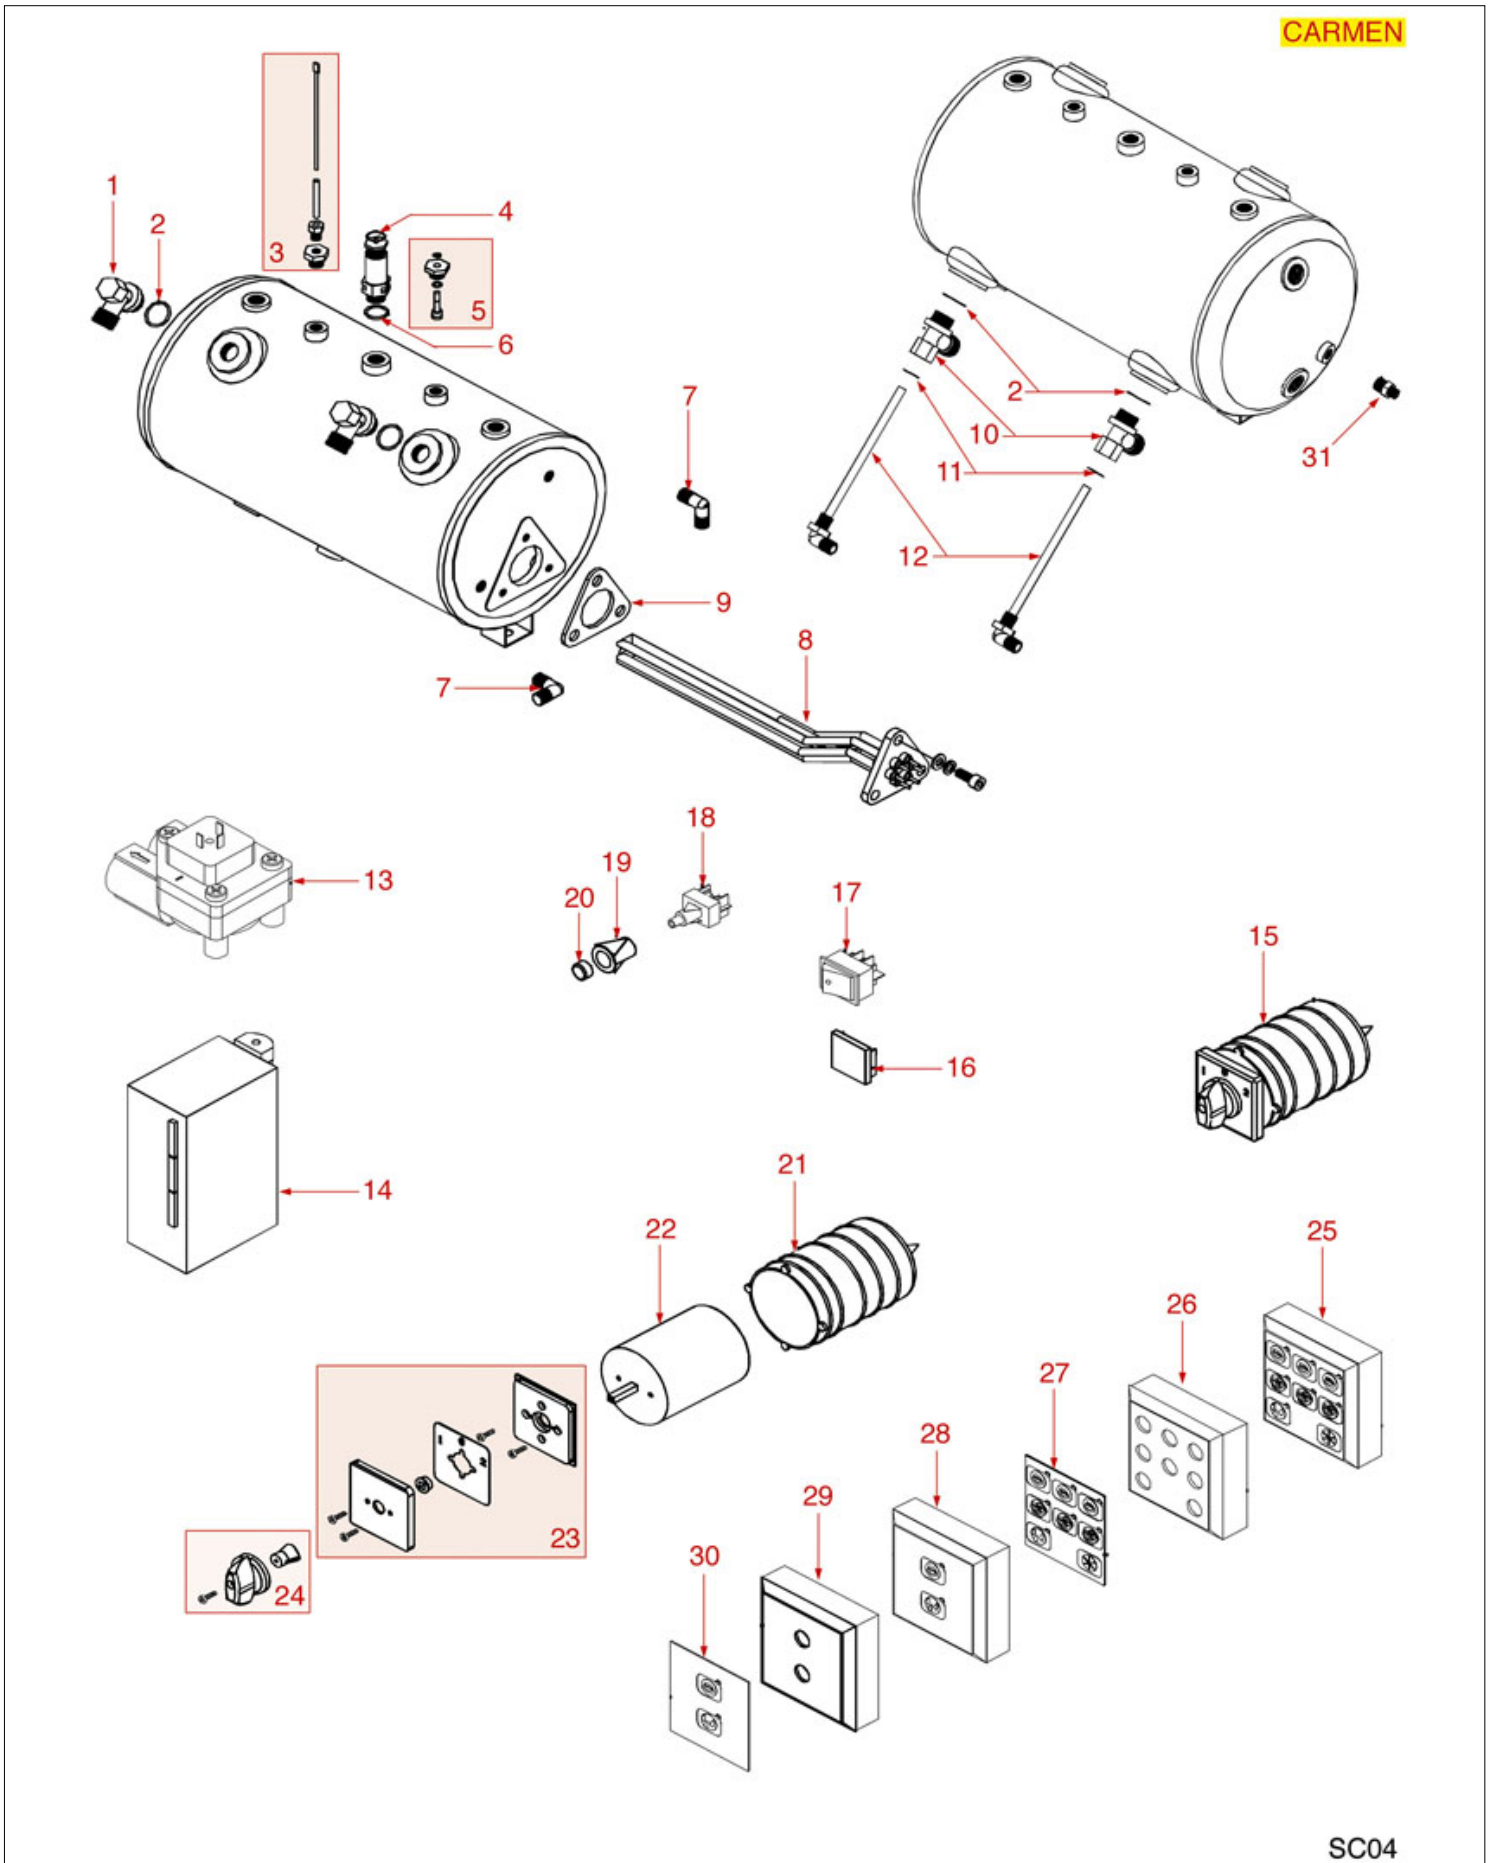

BOILER AND MISCELLANEOUS

SC04

Positions without LF code no.: upon request

SCALA

Position	LF code no.	Description
2	1186445	ROUND COPPER GASKET $\varnothing$ 26x21.4x2 mm
3	1341750	LEVEL PROBE $\varnothing$ 1/4"M-125 mm
4	1523572	BOILER VALVE $\varnothing$ 3/8"M - 1,8 bar CE/PED
5	1523534	BOILER VALVE $\varnothing$ 1/4"M
5	1523537	BOILER VALVE $\varnothing$ 1/4"M
6	1186620	COPPER FLAT GASKET $\varnothing$ 22x17x1.5 mm
8	1755040	HEATING ELEMENT 2200W 230V
8	1755041	HEATING ELEMENT 3500W 230V
8	1755045	HEATING ELEMENT 4500W 230V
9	1186621	TRIANGULAR GASKET FOR HEATING ELEMENT
11	1186619	COPPER FLAT GASKET $\varnothing$ 18x14x1.5 mm
13	1455351	VOLUMETRIC FLOWMETER GICAR
14	1341005	DOSER CONTROL BOX 1-2-3 GROUPS 240V
15	1059001	SELECTOR SWITCH 0-2 POSITIONS 32A 600V
17	1319104	BLACK BIPOLAR SWITCH 16A 250V
18	1319100	BIPOLAR SWITCH 250V 16A
25	1319099	PUSH-BUTTON PANEL 8 BUTTONS